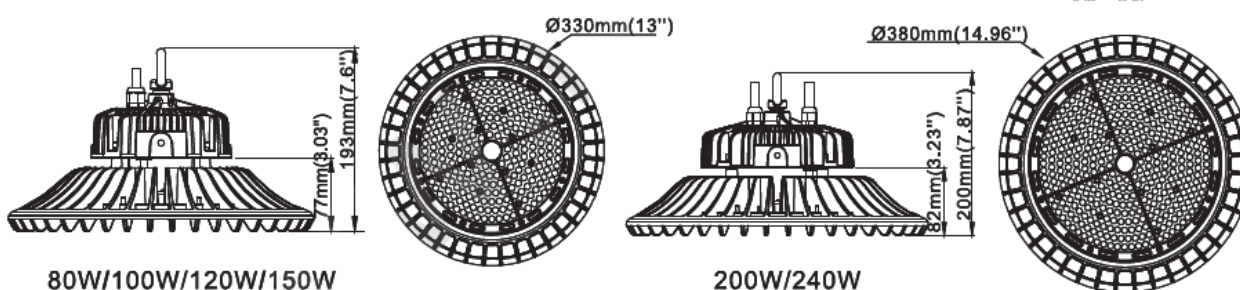

HBU-02G4

High Bay Lamp, 80W to 240W, 50°, 90°, 120°

Oprawa typu High Bay, 80W do 240W, 50°, 90°, 120°

SoFo
LED

Mean Well driver + LUMILEDS LED

80W/100W/120W/150W

200W/240W

Robust hermetic industrial LED luminaires, body made of aluminium, transparent diffuser – tempered glass or PC to work in oppressive conditions. Luminaires can be equipped with intelligent control system, motion sensor with dimming function, normal and reduced mode, adjustable twilight sensor, parameter change by micro switch or remote control.