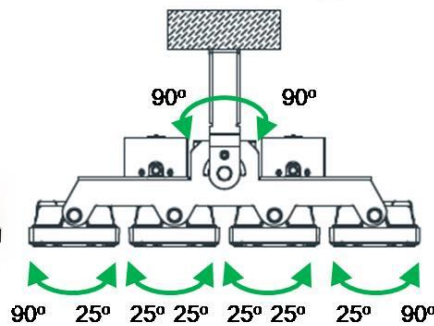

# STadium HY

Stadium LED Flood Light, 100W to 480W, 15°, 30° or 60°x100°,  
Oprawa „Stadionowa”, 100W do 480W, 15°, 30° lub 60°x100°,

**SoFo  
LED**

120W

240W

360W

480W

**Mean Well driver+ Lumileds LED**

Robust hermetic Stadium LED Flood Light, body made of aluminium, PC lens adapted to work in oppressive conditions. Luminaries can be equipped with intelligent control system, motion sensor with dimming function, normal and reduced mode, parameter change by micro switch or remote control, or DALI. Designed for interior and exterior areas with high humidity and dustiness, such as **stadium, warehouse, industrial, workshop, on the tennis courts and in the gymnasiums, tunnels etc.** Thanks to dedicated lenses, the optimum luminaries power ratio can be achieved in the target field. Real IP65 waterproof