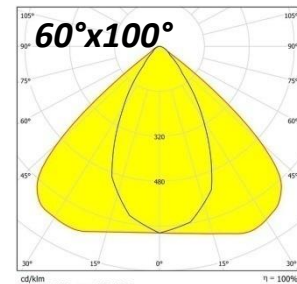

# STadium HY

Stadium LED Flood Light, 100W to 480W, 15°, 30° or 60°x100°,  
Oprawa „Stadionowa”, 100W do 480W, 15°, 30° lub 60°x100°,

**SoFo  
LED**

120W

240W

360W

480W

**Mean Well driver+ Lumileds LED**