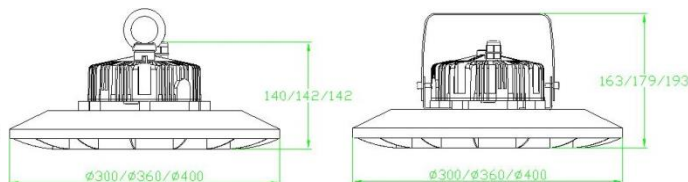

HBUfo-KSC

High Bay Lamp, 80W to 200W, 60°, 90°, 120°

Oprawa typu High Bay, 80W do 200W, 60°, 90°, 120°

>150lm/W

Robust hermetic industrial LED luminaires, body made of aluminium, ring-shaped PC lens with 60 and 90-degree, flat PC with 120 degree to work in oppressive conditions. Luminaires can be equipped with intelligent control system, motion sensor with dimming function, normal and reduced mode, adjustable twilight sensor, parameter change by micro switch or remote control.