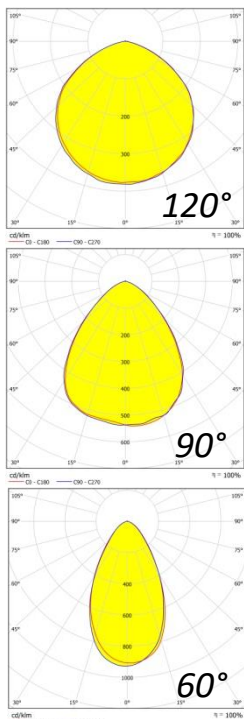

HBUfo-KSC

High Bay Lamp, 80W to 200W, 60°, 90°, 120°

Oprawa typu High Bay, 80W do 200W, 60°, 90°, 120°

>150lm/W

Robust hermetic industrial LED luminaires, body made of aluminium, ring-shaped PC lens with 60 and 90-degree, flat PC with 120 degree to work in oppressive conditions. Luminaires can be equipped with intelligent control system, motion sensor with dimming function, normal and reduced mode, adjustable twilight sensor, parameter change by micro switch or remote control.

For Example / Przykład Oznaczenia:

SHBU-KSC-100W-60D-RZ-4K ➡ ON/OFF. 100W, 60°, Wire Suspension / Montaż Zwieszany, 4000K

xHBU-KSC-	- xxxW	- xxD	- xx	- xK
IHBU-KSC – 0-10V, PWM, Resistance/ 0-10V, PWM, Rez	Power / Moc: 80W, 100W 150W, 200W	Beam Angle / Kąt świec.: 60° , 90° , 120°	Assembly / Montaż: R – Surface / natynkowy RZ – Wire Susp. / zwieszany	CCT / Barwa: 4K - 4000K 5K - 5000K
SHBU-KSC – standard ON/OFF				
DHBU-KSC - DALI				